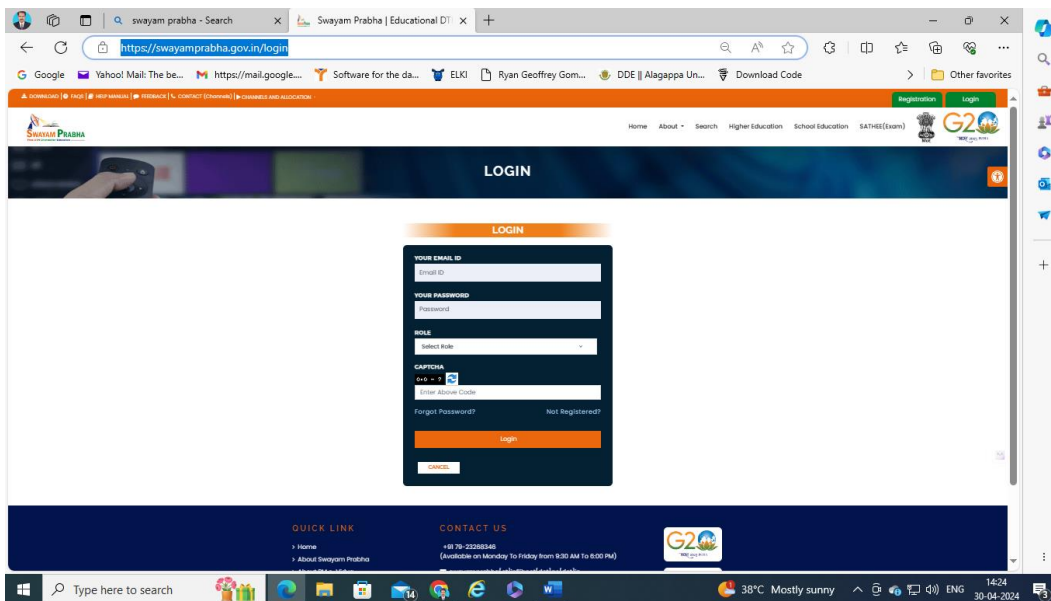

- The SWAYAM PRABHA is a group of 40 (Direct to Home)DTH channels devoted to telecasting of high-quality educational programmes on 24X7 basis using the GSAT-15 satellite.
- Every day, there will be new content for at least (4) hours which would be repeated 5 more times in a day, allowing the students to choose the time of their convenience.
- The channels are uplinked from BISAG-N, Gandhinagar.
- The contents are provided by IITs, UGC, CEC, IGNOU. The INFLIBNET Centre maintains the web portal.

<https://swayamprabha.gov.in/higheredu>

SATHEE (COMPETITIVE EXAM)

<https://swayamprabha.gov.in/sathee>

Channel & Allocation

- Higher Education
 - School Education
 - Competitive Exams
-

For Registration

Click Link : <https://swayamprabha.gov.in/registration>

Login

Click Link : <https://swayamprabha.gov.in/login>

To get instant schedule information on mobile through SMS

- ❖ You may Give a missed call to **8000992222** – AI – Enabled SMS Based Schedule Retrieval System