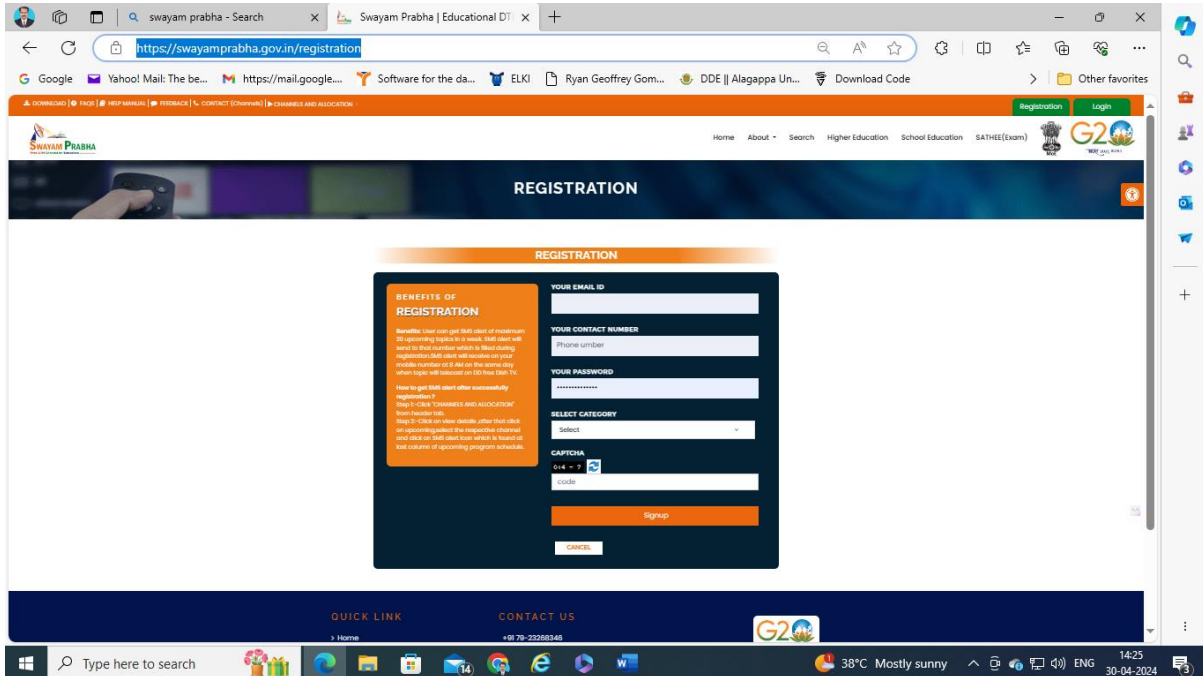

- The SWAYAM PRABHA is a group of 40 (Direct to Home)DTH channels devoted to telecasting of high-quality educational programmes on 24X7 basis using the GSAT-15 satellite.
- Every day, there will be new content for at least (4) hours which would be repeated 5 more times in a day, allowing the students to choose the time of their convenience.
- The channels are uplinked from BISAG-N, Gandhinagar.
- The contents are provided by IITs, UGC, CEC, IGNOU. The INFLIBNET Centre maintains the web portal.

<https://swayamprabha.gov.in/higheredu>

SATHEE (COMPETITIVE EXAM)

<https://swayamprabha.gov.in/sathee>

Channel & Allocation

- Higher Education
 - School Education
 - Competitive Exams
-

For Registration

Click Link : <https://swayamprabha.gov.in/registration>

Login

Click Link : <https://swayamprabha.gov.in/login>

To get instant schedule information on mobile through SMS

- ❖ You may Give a missed call to **8000992222** – AI – Enabled SMS Based Schedule Retrieval System